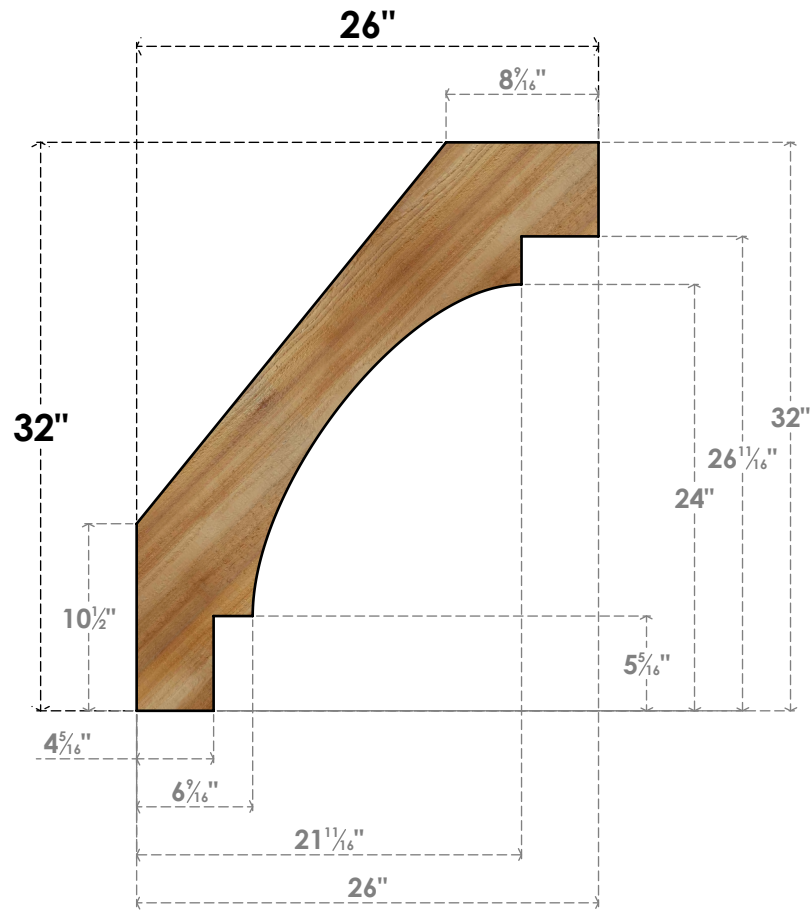

BRC06X26X32MRC00RWR

6"W X 26"D X 32"H MERCED ROUGH SAWN BRACE, WESTERN RED CEDAR

SIDE

FRONT

EKENA MILLWORK
 2300 WEST MAIN ST.
 CLARKSVILLE, TX 75426
 TOLL FREE: 866-607-0453
 WWW.EKENAMILLWORK.COM

NOTES

1. INSTALLATION TO BE COMPLETED IN ACCORDANCE WITH MANUFACTURER'S SPECIFICATIONS.
2. DRAWING MAY NOT BE TO SCALE
3. THIS DRAWING IS INTENDED FOR DESIGN AND PLANNING PURPOSES ONLY.
4. ALL INFORMATION CONTAINED HEREIN WAS CURRENT AT THE TIME OF DEVELOPMENT BUT MUST BE REVIEWED AND APPROVED BY THE PRODUCT MANUFACTURER TO BE CONSIDERED ACCURATE.
5. PRODUCTS ARE NOT KILN DRIED. THIS ITEM IS UNIQUE AND WILL CONTAIN THE NATURAL VARIATIONS THAT THE WOOD SPECIES OFFERS. THIS MAY RESULT IN VARIATIONS UP TO 1/4"